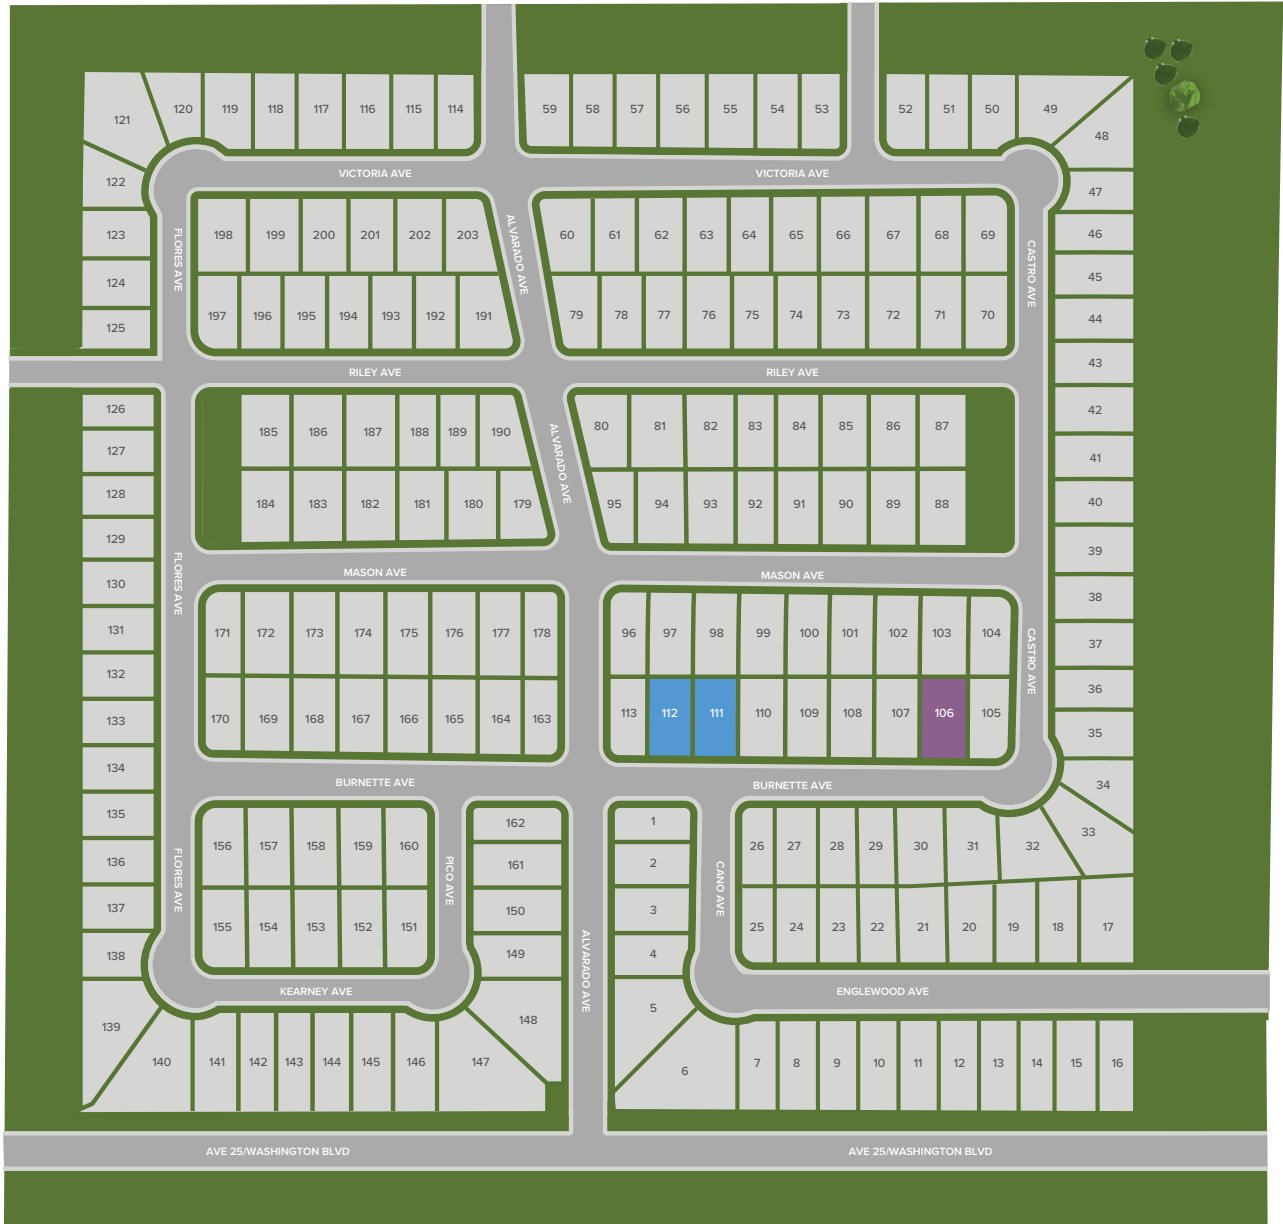

SITE MAP Orchard View

 MODEL

 TEMPORARY SALES TRAILER

CenturyCommunities.com/CentralCalifornia | 559.256.8622

Prices, plans, and terms are effective on the date of publication and subject to change without notice. Map is not to scale. Depictions of homes or other features are artist conceptions. Hardscape, landscape, and other items shown may be decorator suggestions that are not included in the purchase price and availability may vary. Offered for sale by BMC Realty Advisors, Inc. Real Estate Broker, License #01920450. General Contractor, License #971581. ©02/2025 Century Communities, Inc.